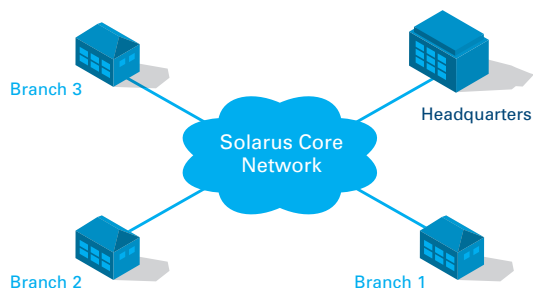

SOLARUS WIDE AREA NETWORK

**To learn more about Solarus services
Call (715) 421-8145 Click solarus.net
or Visit Solarus**

Surf With Talk With Watch With